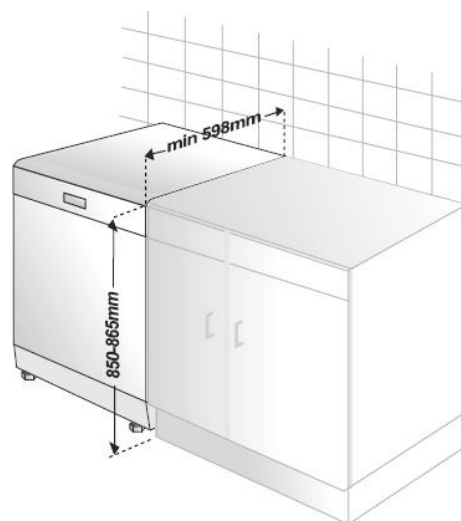

Freestanding Installation Dimensions

Official partner of the *everyday*