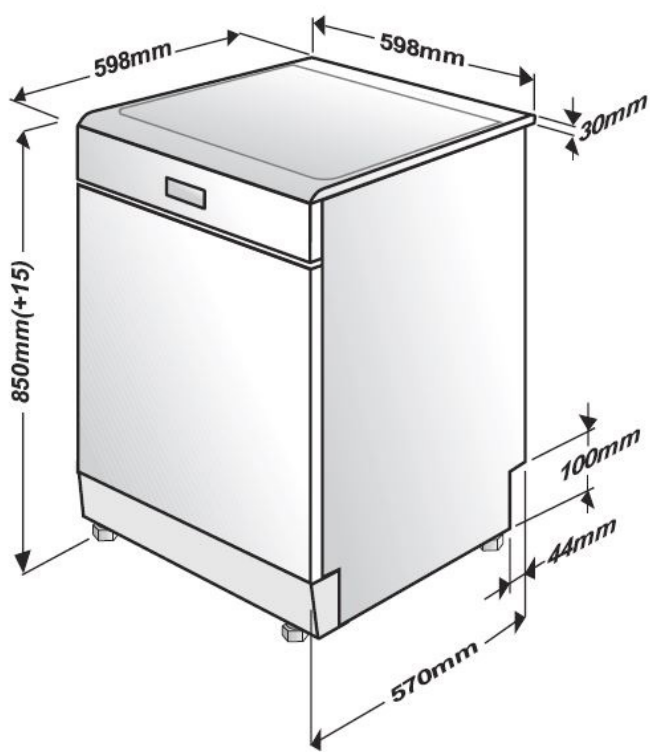

### Dimensions & Weights

Unpackaged Height: 850 mm

Height (max - feet adjustment): 865 mm

Unpackaged Width: 598 mm

Unpackaged Depth: 600 mm

Depth with Door Opened: 1150 mm

Unpackaged Weight: 43.3 kg

Packaged Height: 889 mm

Packaged Width: 644 mm

Packaged Depth: 661 mm

Packaged Weight: 46.3 kg

**beko**

Official partner of the *everyday*

## 60 cm White Freestanding Dishwasher