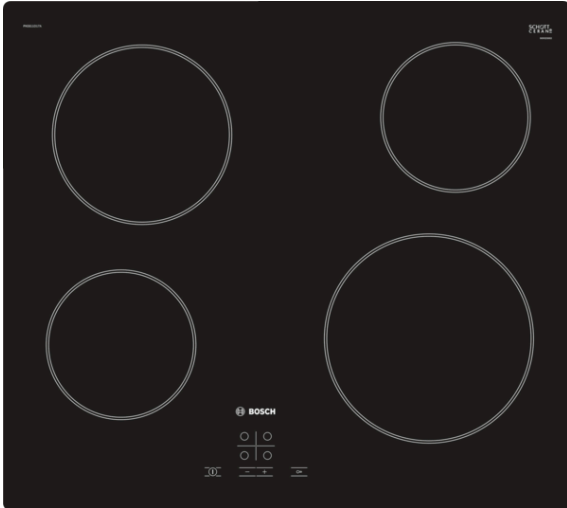

**Serie | 4, Ceramic cooktop, 60 cm,
Black
PKE611D17A**

The glass-ceramic radiant cooktop: makes cooking and cleaning especially easy.

- **ChildLock:** locks the control panel to prevent accidental changes in settings.

Technical Data

Product name/family :	Cooking zone ceramic
Construction type :	Built-in
Energy input :	Electric
Total number of positions that can be used at the same time :	4
Required niche size for installation (HxWxD) :	45 x 560-560 x 490-500
Width of the product (mm) :	592
Dimensions of the product (mm) :	45 x 592 x 522
Dimensions of the packed product (HxWxD) (mm) :	100 x 750 x 590
Net weight (kg) :	7.359
Gross weight (kg) :	8.0
Residual heat indicator :	Separate
Location of control panel :	Hob front
Basic surface material :	Ceramic
Color of surface :	Black
Approval certificates :	Australia Standards, CE, VDE
EAN code :	4242002975597
Electrical connection rating (W) :	6600
Voltage (V) :	220-240
Frequency (Hz) :	60; 50

Optional accessories

HEZ390042 : Set of 3 pots and 1 pan

4 242002 975597

Serie | 4, Ceramic cooktop, 60 cm, Black PKE611D17A

The glass-ceramic radiant cooktop: makes cooking and cleaning especially easy.

Design

- Frameless
- 4 quick-therm cooking zones
- Electronic TouchSelect +/- controls

Comfort & Convenience

- 17 power levels for each cooking zone
- Cooking zone front left: Standard zone
 - 145 mm
 - 1.2 KW
- Cooking zone rear left: Standard zone
 - 180 mm
 - 2 kW
- Cooking zone front right: Standard zone
 - 210 mm
 - 2.2 kW
- Cooking zone rear right: Standard zone
 - 145 mm
 - 1.2 KW
- ReStart - Quickly reinstates previous settings
- Power on indicator