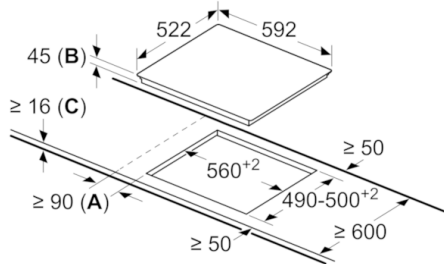

Technical Data

Product name/family :	Cooking zone ceramic
Construction type :	Built-in
Energy input :	Electric
Total number of positions that can be used at the same time :	4
Required niche size for installation (HxWxD) :	45 x 560-560 x 490-500
Width of the product (mm) :	592
Dimensions of the product (mm) :	45 x 592 x 522
Dimensions of the packed product (HxWxD) (mm) :	100 x 750 x 590
Net weight (kg) :	7.359
Gross weight (kg) :	8.0
Residual heat indicator :	Separate
Location of control panel :	Hob front
Basic surface material :	Ceramic
Color of surface :	Black
Approval certificates :	Australia Standards, CE, VDE
EAN code :	4242002975597
Electrical connection rating (W) :	6600
Voltage (V) :	220-240
Frequency (Hz) :	60; 50

- Frameless
- 4 quick-therm cooking zones
- Electronic TouchSelect +/- controls

Comfort & Convenience

- 17 power levels for each cooking zone
- Cooking zone front left: Standard zone
 - 145 mm
 - 1.2 KW
- Cooking zone rear left: Standard zone
 - 180 mm
 - 2 kW
- Cooking zone front right: Standard zone
 - 210 mm
 - 2.2 kW
- Cooking zone rear right: Standard zone
 - 145 mm
 - 1.2 KW
- ReStart - Quickly reinstates previous settings
- Power on indicator

Safety and Environment

- Digital 2-stage residual heat indicator for each cooking zone
- Childproof lock
- Automatic safety switch-off

2 year warranty

Dimensions (WxD)

- Appliance dimensions: (W x D) 592 mm x 522 mm
- Installation dimensions: (H x W x D) 45 mm x 560 mm x 490 mm

Technical Information

- Min. worktop thickness: 20 mm
- Total connected load: 6600 W

Serie | 4, Ceramic cooktop, 60 cm, Black PKE611D17A

measurements in mm

- A:** Minimum distance from the hob cut-out to the wall.
- B:** Recessed depth
- C:** With fitted oven underneath min. 20, possibly more; see space requirements for the oven.