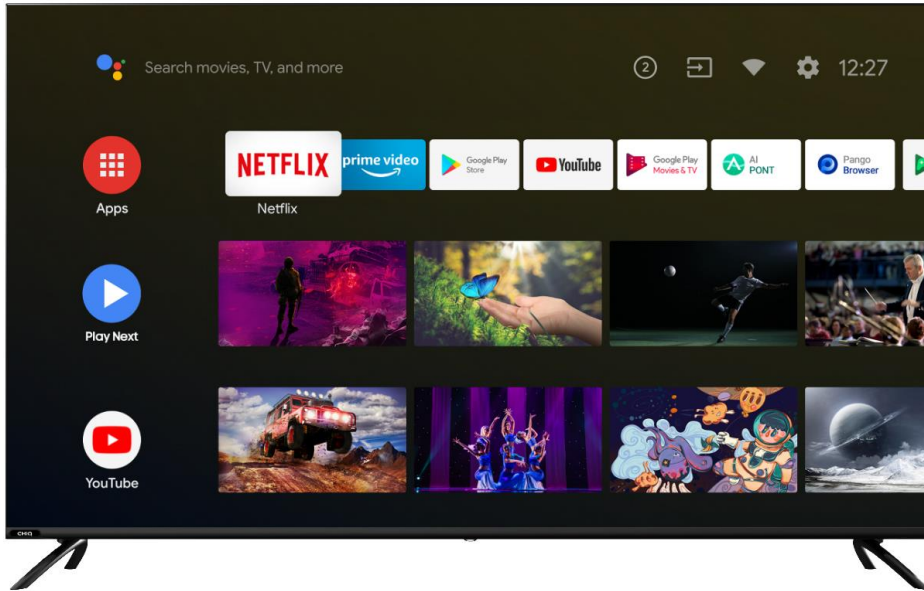

•43"/109cm

AI Pont

FEATURES

Android 9.0

Android PIE harness's the power of artificial intelligence to give you extra entertainment options and a great users experience.

Google Assistant

Your own personal Google assistant , always ready to help.

Google Play

A global online store to find, enjoy, and share your favorite apps, games, movies, music, and books on all your favorite devices.

Chromecast built-in

Cast your favorite entertainment content from your Android or iOS device.

NETFLIX

Watch thousands of TV shows, movies, and Netflix original programming on your TV.

YouTube

See what the world is watching, the hottest music videos, news and more.

Frameless

Picture or video occupies the whole TV screen. The picture seems bigger than regular televisions.

Enjoy thousands of online streaming videos with Amazon Prime Video.

Display	Terminals	Features
Resolution: 3840 x 2160 Contrast Ratio: 4000 View Angle: 178° (H)/178° (V) Response Time: 8ms	HDMI2.0 x 3 USB2.0 x 2 AV In x 1 Headphone x 1 LAN x 1 SPDIF(OPTICAL) x 1	Google Play Google Assistant Chromecast Built-in Bluetooth 5.0 Frameless design