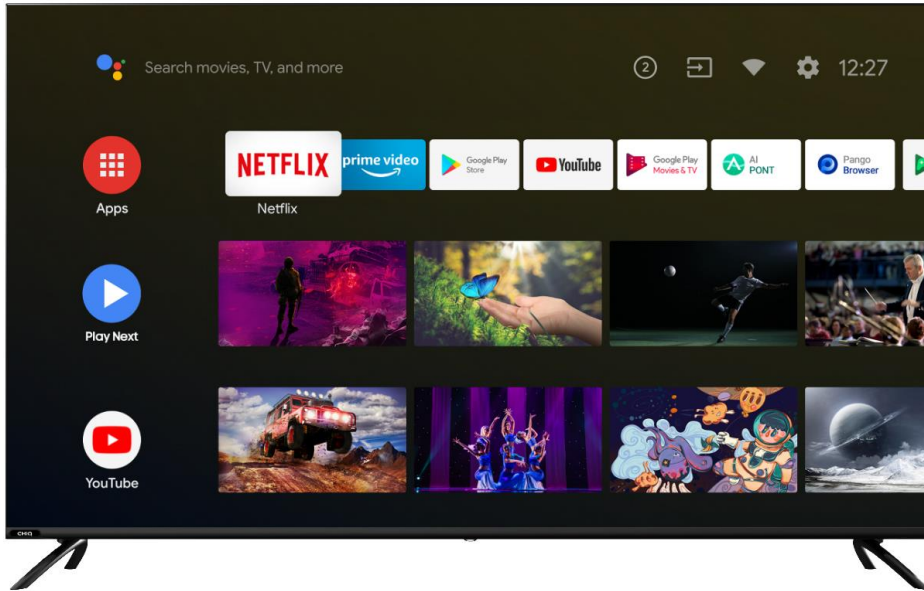

•55"/139cm

AI Pont

FEATURES

Android 9.0

Android PIE harness's the power of artificial intelligence to give you extra entertainment options and a great users experience.

Google Assistant

Your own personal Google assistant , always ready to help.

Google Play

A global online store to find, enjoy, and share your favorite apps, games, movies, music, and books on all your favorite devices.

Chromecast built-in

Cast your favorite entertainment content from your Android or iOS device.

NETFLIX

Watch thousands of TV shows, movies, and Netflix original programming on your TV.

YouTube

See what the world is watching, the hottest music videos, news and more.

Frameless

Picture or video occupies the whole TV screen. The picture seems bigger than regular televisions.

Enjoy thousands of online streaming videos with Amazon Prime Video.

Display	Terminals	Features
Resolution: 3840 x 2160 Contrast Ratio: 5000 View Angle: 178° (H)/178° (V) Response Time: 6.5ms	HDMI 2.0 x 3 USB 2.0 x 2 AV In x 1 Headphone x 1 LAN x 1 SPDIF(OPTICAL) x 1	Google Play Google Assistant Chromecast Built-in Bluetooth 5.0 Frameless design