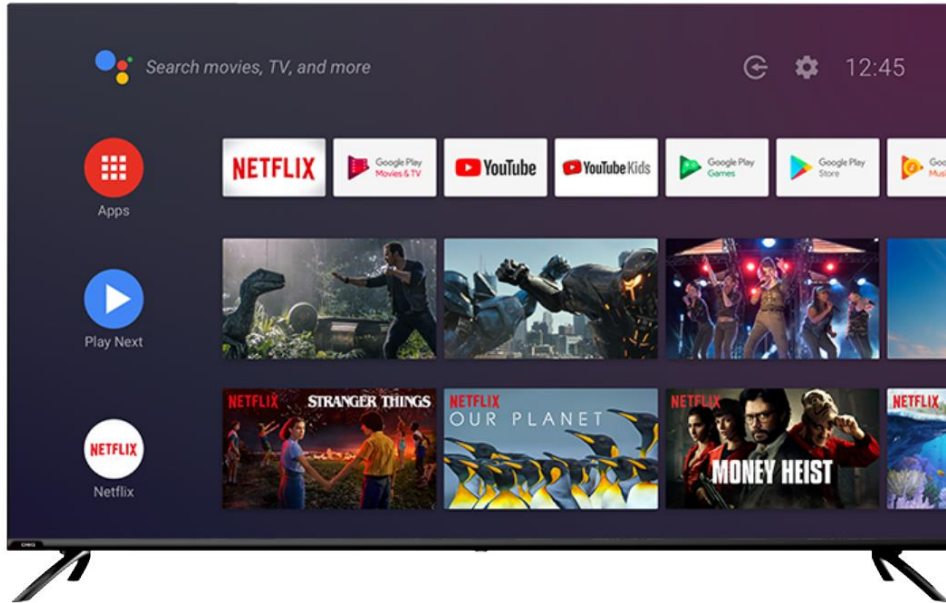

•58"/147cm

AI Pont

FEATURES

Android 9.0

Android PIE harness's the power of artificial intelligence to give you extra entertainment options and a great users experience.

Google Assistant

Your own personal Google assistant , always ready to help.

Google Play

A global online store to find, enjoy, and share your favorite apps, games, movies, music, and books on all your favorite devices.

Chromecast built-in

Cast your favorite entertainment content from your Android or iOS device.

NETFLIX

Watch thousands of TV shows, movies, and Netflix original programming on your TV.

YouTube

See what the world is watching, the hottest music videos, news and more.

Frameless

Picture or video occupies the whole TV screen. The picture seems bigger than regular televisions.

Enjoy thousands of online streaming videos with Amazon Prime Video.

Display	Terminals	Features
Resolution: 3840 x 2160 Contrast Ratio: 4000 View Angle: 178° (H)/178° (V) Response Time:9.5ms	HDMI2.0 x 3(HDMI 1-ARC) USB2.0 x 2 AV In x 1 Headphone x 1 LAN x 1 SPDIF(OPTICAL) x 1 RF x 1	Google Play Google Assistant Chromecast Built-in Bluetooth 5.0 Frameless design Built-in WiFi Energy Efficiency: 4.5 Stars