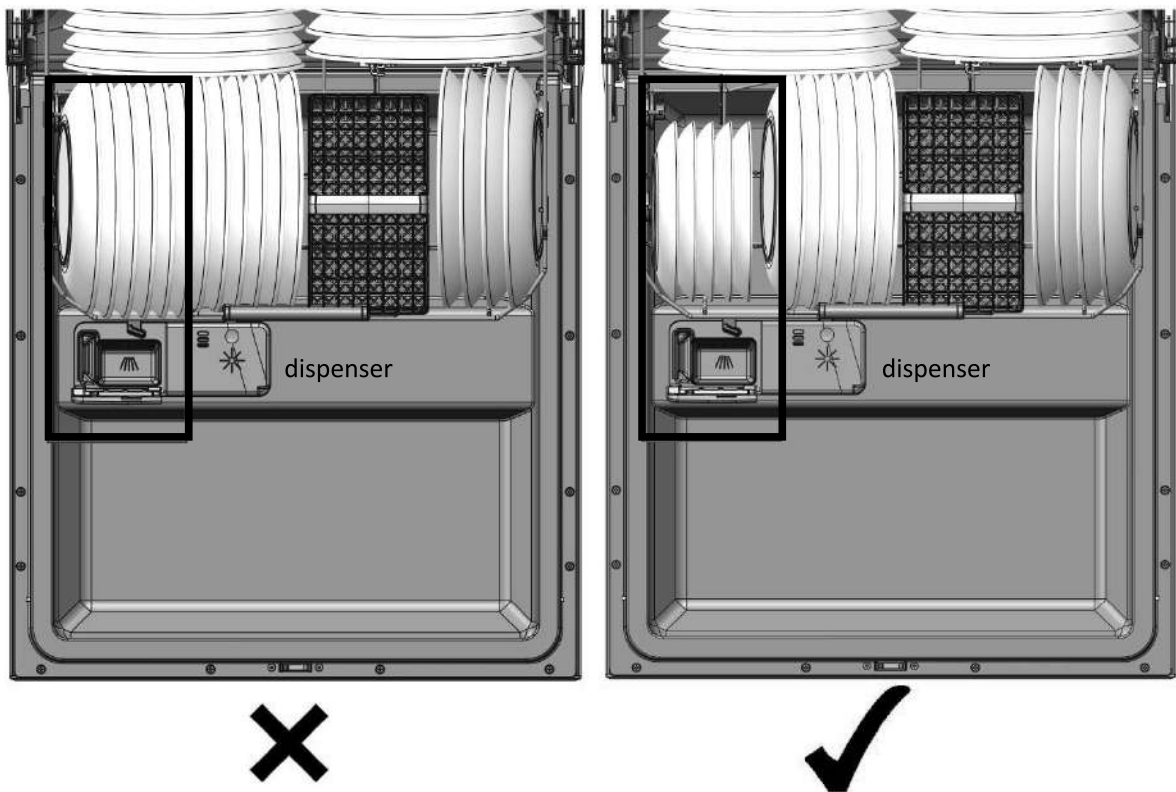

IMPORTANT CUSTOMER INFORMATION !

FISHER & PAYKEL

DW60 DETERGENT DISPENSER NOT OPENING OR DETERGENT BEING LEFT IN THE DISPENSER

Please be aware: If plates with a diameter or height greater than 230mm are loaded into the lower basket and are placed directly in front of the dispenser, the plates will prevent the door of the dispenser from opening fully and correctly dispensing the detergent or tablet.

Larger plates over 230mm can still be loaded in the rear of the basket or at the front to the right of the dispenser.