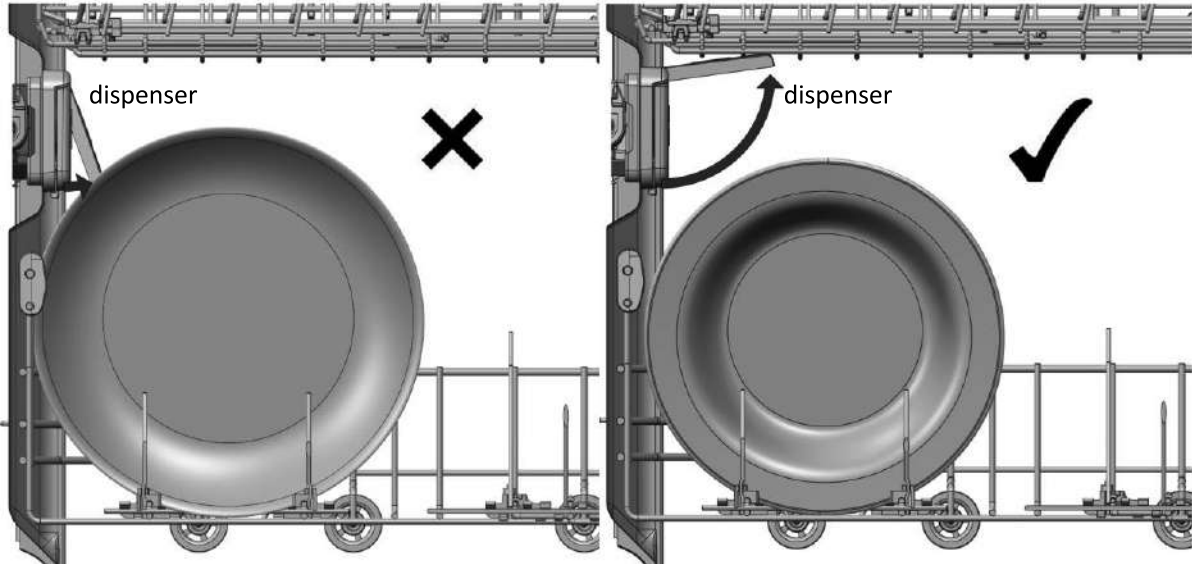

IMPORTANT CUSTOMER INFORMATION !

FISHER & PAYKEL

DW60 DETERGENT DISPENSER NOT OPENING OR DETERGENT BEING LEFT IN THE DISPENSER

Please be aware: If plates with a diameter or height greater than 230mm are loaded into the lower basket and are placed directly in front of the dispenser, the plates will prevent the door of the dispenser from opening fully and correctly dispensing the detergent or tablet.

Larger plates over 230mm can still be loaded in the rear of the basket or at the front to the right of the dispenser.