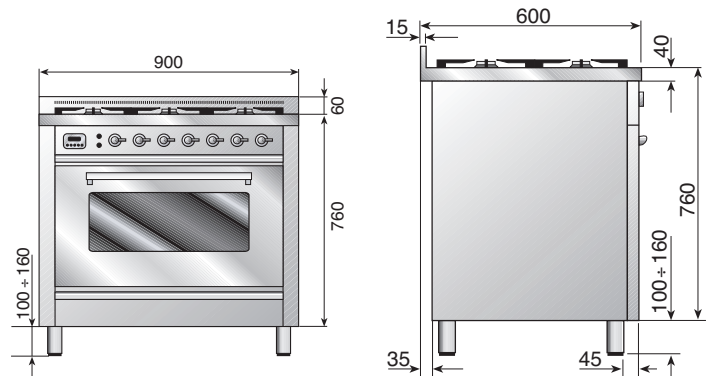

FUNCTIONS

- Select 10 multifunction cooking modes

CLEANING

- NEW **ULTRA-EZI** Clean interior
- NEW grey enamel interior
- Removable door with dismountable inner glass for easy cleaning

CAPACITY & INTERIOR

- 97 litre oven (NET use-able space)
- Dual oven cavity lights on sides of oven for increased visibility

ACCESSORIES

- 2 x oven racks
- Baking tray with grill insert
- Stainless steel legs can detach for a built-in fit or are adjustable from 100mm to 160mm
- Slide-out storage compartment

90CM 6 BURNER GAS COOKTOP

FEATURES

- 75% hand built
- AS304 stainless steel construction
- New design cast iron heavy duty trivets finished in Matt Black
- Easy in-bench serviceability

SAFETY

- All gas burners fitted with flame failure cut out safety devices
- Automatic electronic ignition

CLEANING

- Easy clean removable trivets and burners
- Deep cooktop pressing designed to retain spillages

BURNERS

- Solid brass burners treated with ILVE's patented Nano technology matt black non-stick coating
- Triple ring solid brass Infinity WOK burner
- Our new burner design is up to 8% more efficient than ILVE's previous brass burners with CO₂ emission reduced by 66%
- New flame configuration with two rows of holes with a specific diameter and inclination to improve the burner and flame performance

Model: NT 96 WMP

Gas consumption: 54.9 MJ/h

Total electrical load: 3.7 kW

EXCLUSIVE TO

FOLLOW US ON:

facebook.com/ILVEappliances

instagram.com/ILVE_appliances

youtube.com/ILVEappliances

BLOG livewithilve.com

Australia National Telephone Number 1300 MYILVE (694 583) New Zealand Telephone Number 64 3 344 5913
ILVE showroom hours: Tuesday to Friday - 9am-5pm, Saturday - 10am-4pm, Sunday and Monday - closed

ilve.com.au

NSW & ACT (Head Office)
48-50 Moore Street
Leichhardt
F 02 8569 4699

VIC & SA
1211 Toorak Road
Camberwell
F 03 9809 2155

QLD
1/42 Cavendish Road
Coorparoo
F 07 3397 0850

WA & NT
Unit 10/55 Howe Street
Osborne Park
F 08 9201 9188

DISCLAIMER

Eurolinx PTY LTD, trading as ILVE Appliances, is continually seeking ways to improve the design specifications, aesthetics and production techniques of its products. As a result alterations to our products and designs take place continually. Whilst every effort is made to produce information and literature that is up to date, this brochure should not be regarded as an infallible guide to the current specifications, nor does it constitute an offer for the sale of any particular product. Product dimensions indicated in our literature is indicative only. Actual product only should be used to define dimension cutouts. Distributors, and retailers are not agents of ILVE Appliances and are not authorized to bind ILVE Appliances by any express or implied undertaking or representation.