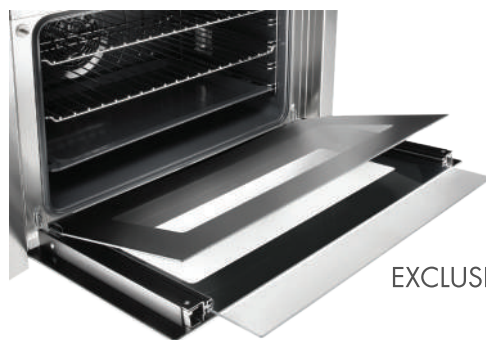

EXCLUSIVE TO