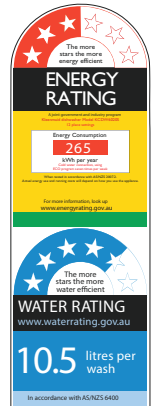

Stainless Steel Free Standing or Built Under Dishwasher

Model: DW6020X

- Freestanding/Built Under
- Electronic controls
- LED display
- 6 wash programs
- Residual hot air drying with extra drying option
- Super quiet 49dBa
- 12 place setting
- Height adjustable upper basket
- Delayed start 1 – 12 hours
- New self-cleaning filter system
- Fast/Quick cycles – 30 minutes
- Easy lift 3 stage adjustable top basket
- Anti overflow protection
- Height adjustable
- Finger print resistant stainless steel
- Child lock
- Energy rating 3 Stars
- WELS water rating 4.5 Stars
- 10.5 Litres per wash
- In accordance with AS/NZS 6400
- Includes Aqua Stop safety