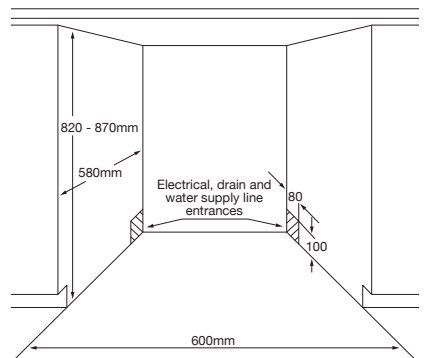

Stainless Steel Free Standing or Built Under Dishwasher

Model: DW6020X

- Freestanding/Built Under
- Electronic controls
- LED display
- 6 wash programs
- Residual hot air drying with extra drying option
- Super quiet 49dBa
- 12 place setting
- Height adjustable upper basket
- Delayed start 1 – 12 hours
- New self-cleaning filter system
- Fast/Quick cycles – 30 minutes
- Easy lift 3 stage adjustable top basket
- Anti overflow protection
- Height adjustable
- Finger print resistant stainless steel
- Child lock
- Energy rating 3 Stars
- WELS water rating 4.5 Stars
- 10.5 Litres per wash
- In accordance with AS/NZS 6400
- Includes Aqua Stop safety