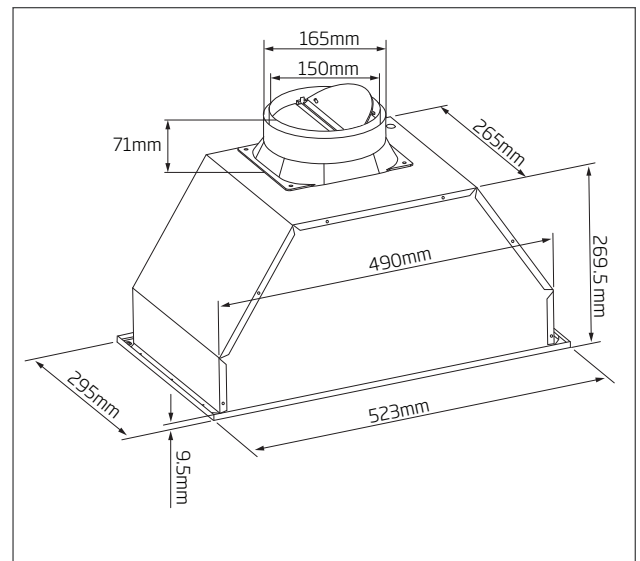

Description	Technical data
<ul style="list-style-type: none"> • stainless steel finish • 3 x speed levels • 2 x LED strip • Airflow rate: 700m³/h • aluminium, dishwasher safe filters • 2 Year Warranty on canopy 	<p>NAUM-6</p> <ul style="list-style-type: none"> • dimensions: (W x D) 523 x 295 mm • 1 x filter • 1 x 150mm outlet