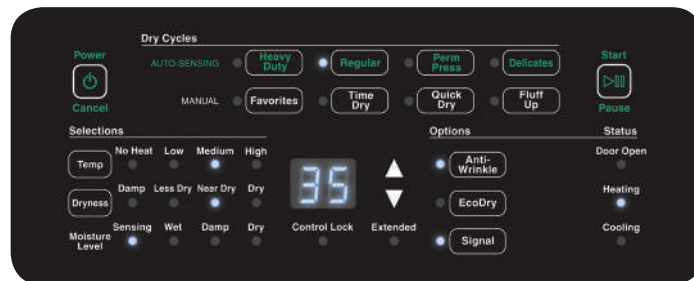

ADEE9BSS ELEC & ADGE9BSS GAS PLATINUM

Model Numbers	ADEE9BSS Platinum (Electric) ADGE9BSS Platinum (Gas)
Capacity	9 kg
Quiet, Efficient Blower	Yes
Dimensions (H X W X D)	1027 x 683 x 711 mm
Dryer Drum Capacity (Litres)	198 L
Dryer Door Width	525 mm
Dryer Door Hinge	Reversible
Dryer Motor Horsepower	1/3 hp
Available Heat Sources	Electric or Gas (NG or LP)
Electrical Requirements (Voltage/Hz/Ph)	240V / 50 Hz AC / 1 Ph
Dryer Breaker Size	20 (Electric) 10 (Gas) Amps
Gas Consumption Mj	21.1 MJ (Gas)
Temperature Settings	4
Available Cycle	Regular, Perm Press, Delicate, Time Dry, Quick Dry, Fluff up & Programmable favourite cycles

Moisture Sensor	Yes
Shoe Dryer Rack	Optional (part number 512082)
Cabinet	Stainless Steel
Drum	Galvanised Steel
Cycle Indicator Light	Yes
End-Of-Cycle Buzzer	Yes
Automatic Dry Cycles	Yes
Time Drying	Yes
Gas Inlet Connection	3/8 NPT
Heating Element	4000 W (Electric)
Multiple Vent Options	Yes
Exhaust Vent Size	102 mm
Australian Gas Approval	Yes
Lp Conversion Kit	Optional
Shipping Dimensions (H X W X D)	1156 x 737 x 832 mm
Shipping Weight	Electric - 70 kg Gas - 73 kg

FRONT CONTROL DRYER