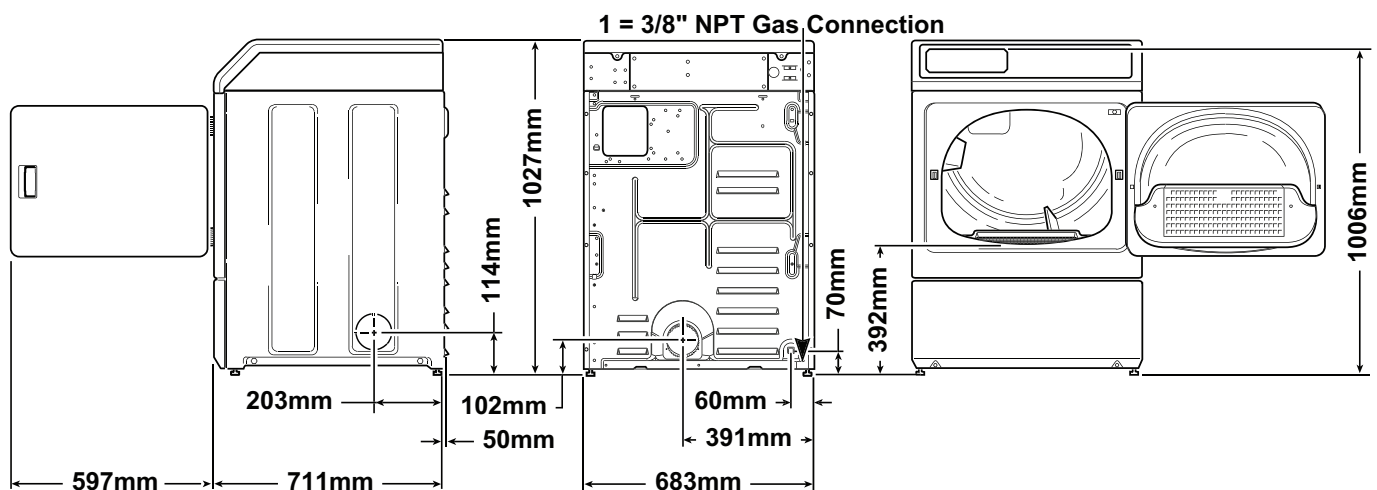

ADEE9BSS ELEC & ADGE9BSS GAS PLATINUM SPEEDQUEEN.COM.AU

ADEE9BSS ELEC & ADGE9BSS GAS PLATINUM

Model Numbers	ADEE9BSS Platinum (Electric) ADGE9BSS Platinum (Gas)
Capacity	9 kg
Quiet, Efficient Blower	Yes
Dimensions (H X W X D)	1027 x 683 x 711 mm
Dryer Drum Capacity (Litres)	198 L
Dryer Door Width	525 mm
Dryer Door Hinge	Reversible
Dryer Motor Horsepower	1/3 hp
Available Heat Sources	Electric or Gas (NG or LP)
Electrical Requirements (Voltage/Hz/Ph)	240V / 50 Hz AC / 1 Ph
Dryer Breaker Size	20 (Electric) 10 (Gas) Amps
Gas Consumption Mj	21.1 MJ (Gas)
Temperature Settings	4
Available Cycle	Regular, Perm Press, Delicate, Time Dry, Quick Dry, Fluff up & Programmable favourite cycles

Moisture Sensor	Yes
Shoe Dryer Rack	Optional (part number 512082)
Cabinet	Stainless Steel
Drum	Galvanised Steel
Cycle Indicator Light	Yes
End-Of-Cycle Buzzer	Yes
Automatic Dry Cycles	Yes
Time Drying	Yes
Gas Inlet Connection	3/8 NPT
Heating Element	4000 W (Electric)
Multiple Vent Options	Yes
Exhaust Vent Size	102 mm
Australian Gas Approval	Yes
Lp Conversion Kit	Optional
Shipping Dimensions (H X W X D)	1156 x 737 x 832 mm
Shipping Weight	Electric - 70 kg Gas - 73 kg