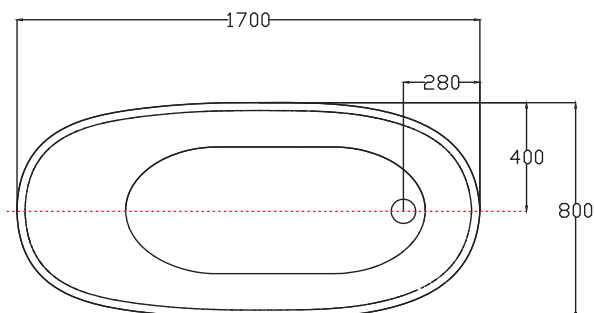

Freestanding Bath

PISA

1700 x 800 x 720mm

1800 x 800 x 720mm

Sophisticated and elegant, the Pisa Freestanding bath is guaranteed to be the master piece in any bathroom. Available in 1700 and 1800 sizes.

* Warranty terms and conditions apply please refer to the Decina catalogue or Decina website for full warranty information.