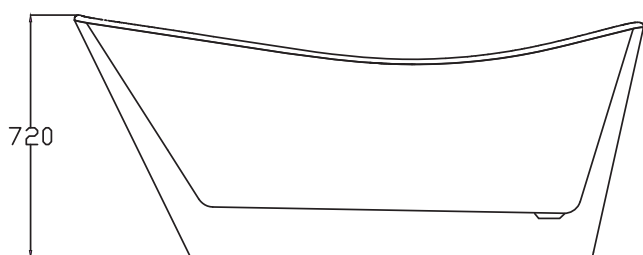

Freestanding Bath

PISA

1700 x 800 x 720mm

1800 x 800 x 720mm

Sophisticated and elegant, the Pisa Freestanding bath is guaranteed to be the master piece in any bathroom. Available in 1700 and 1800 sizes.

* Warranty terms and conditions apply please refer to the Decina catalogue or Decina website for full warranty information.