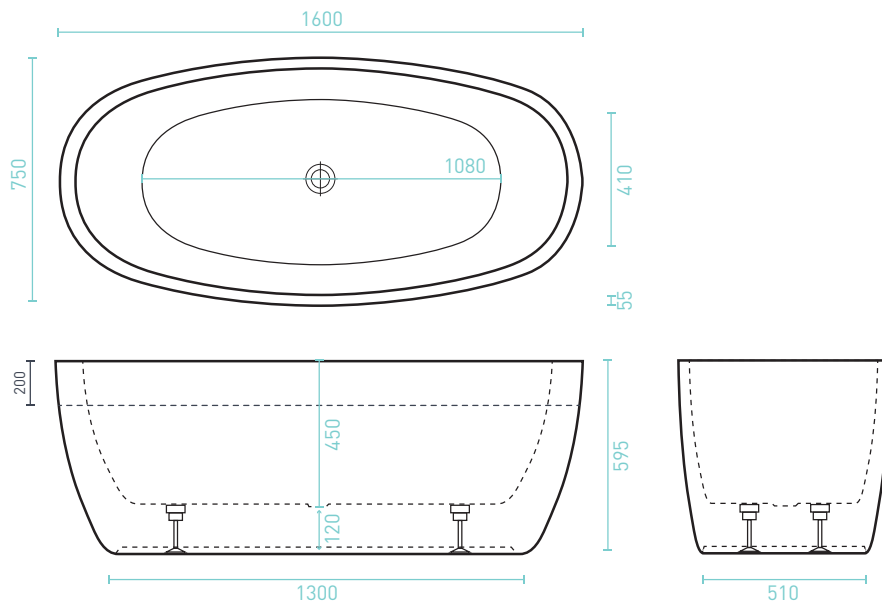

## SHERATON

FREESTANDING BATH - Premium Sanitary Grade Acrylic, High Gloss White

The Sheraton's generous internal bathing space, given its smaller size, makes this sophisticated, opulent design perfect for bathrooms with less space to play with. *Centre waste position.*

- Adjustable self-supporting feet
- Lumbar support
- Suitable for dual bathing

SIZE (l) x (w) x (d) mm	CAPACITY*	NET WEIGHT	CODE
1600 x 750 x 595	125L	45kg	SH1600W

- 10 YR WARRANTY\*
- AS/NZ Standard 2023/1995

SHERATON ACCESSORIES	BATH
Overflow	Optional
Plug & Waste	Optional

\*Capacity 200mm below the bath rim