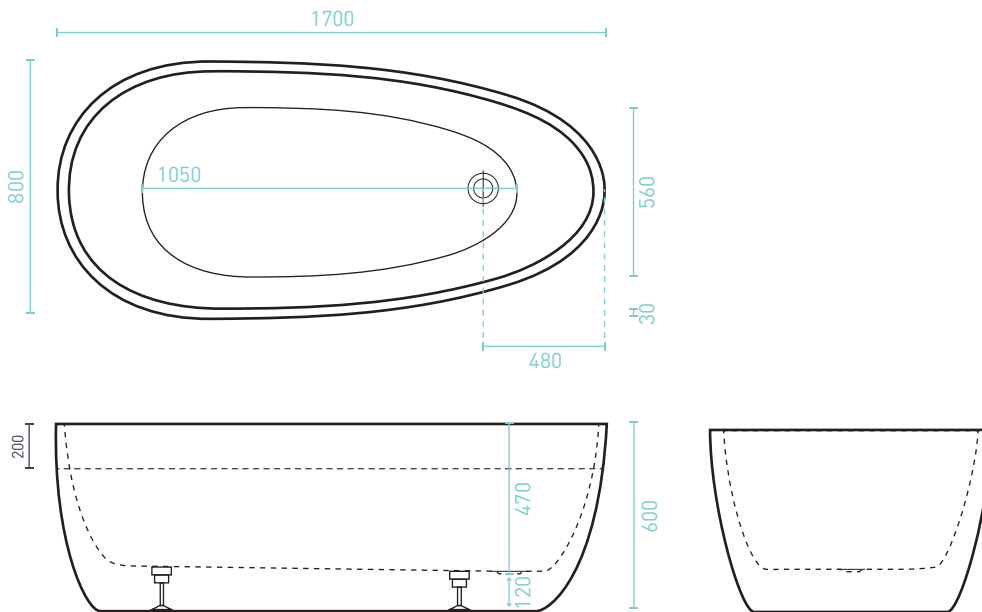

# SOFIA

FREESTANDING BATH - Premium Sanitary Grade Acrylic, High Gloss White

The Sofia's beautiful & organic droplet inspired shape features a large bathing area, that will steal the spotlight in any bathroom.  
End waste position.

- Adjustable self-supporting feet
- Lumbar support
- Suitable for dual bathing

SIZE (l x (w) x (d) mm	CAPACITY*	NET WEIGHT	CODE
1700 x 800 x 600	187L	43kg	<b>SO1700W</b>

- 10 YR WARRANTY\*
- AS/NZ Standard 2023/1995

## BATH

Optional

\*Capacity 200mm below the bath rim