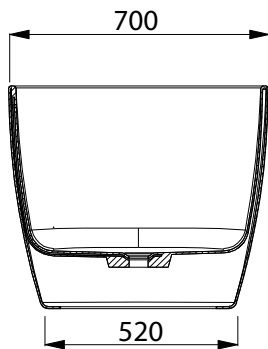

Elli 1550 Freestanding Bath

Product Code: ABF15570E

The Elli 1550 Freestanding Bath has a compact design without compromising on comfort. With a 320L water capacity, it provides a relaxed bathing experience.

Specifications

Material	—	Acrylic
Colour / Finish	—	White / Gloss
Water Capacity	—	320L
W x D x H	—	1550 x 700 x 600mm
Plug & Waste	—	40mm Pop-up Plug & Waste sold separately TA4000
Waste Outlet	—	Centred
Weight Net	—	42kg
Weight Gross	—	48kg
Warranty	—	2 years parts and labour, further 8 years parts only