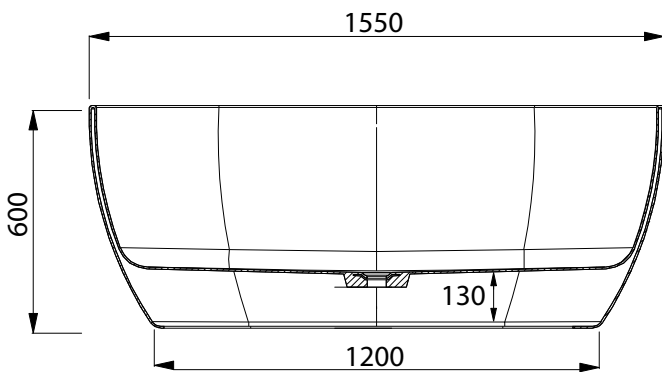

Elli 1550 Freestanding Bath

Product Code: ABF15570E

The Elli 1550 Freestanding Bath has a compact design without compromising on comfort. With a 320L water capacity, it provides a relaxed bathing experience.

Specifications

Material	—	Acrylic
Colour / Finish	—	White / Gloss
Water Capacity	—	320L
W x D x H	—	1550 x 700 x 600mm
Plug & Waste	—	40mm Pop-up Plug & Waste sold separately TA4000
Waste Outlet	—	Centred
Weight Net	—	42kg
Weight Gross	—	48kg
Warranty	—	2 years parts and labour, further 8 years parts only