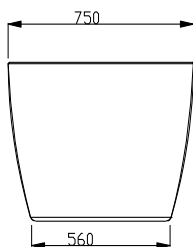

## Elli 1700 Freestanding Bath

**Product Code: ABF17075E**

The Elli 1700 Freestanding Bath has a compact design without compromising on comfort. With a 370L water capacity, it provides a relaxed bathing experience.

### Specifications

<b>Material</b>	—	Acrylic
<b>Colour / Finish</b>	—	White / Gloss
<b>Water Capacity</b>	—	370L
<b>W x D x H</b>	—	1700 x 750 x 600mm
<b>Plug &amp; Waste</b>	—	40mm Pop-up Plug & Waste sold separately TA4000
<b>Waste Outlet</b>	—	Centred
<b>Weight Net</b>	—	49kg
<b>Weight Gross</b>	—	55kg
<b>Warranty</b>	—	2 years parts and labour, further 8 years parts only