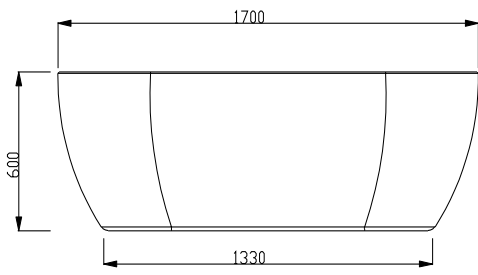

## Elli 1700 Freestanding Bath

**Product Code: ABF17075E**

The Elli 1700 Freestanding Bath has a compact design without compromising on comfort. With a 370L water capacity, it provides a relaxed bathing experience.

### Specifications

<b>Material</b>	—	Acrylic
<b>Colour / Finish</b>	—	White / Gloss
<b>Water Capacity</b>	—	370L
<b>W x D x H</b>	—	1700 x 750 x 600mm
<b>Plug &amp; Waste</b>	—	40mm Pop-up Plug & Waste sold separately TA4000
<b>Waste Outlet</b>	—	Centred
<b>Weight Net</b>	—	49kg
<b>Weight Gross</b>	—	55kg
<b>Warranty</b>	—	2 years parts and labour, further 8 years parts only