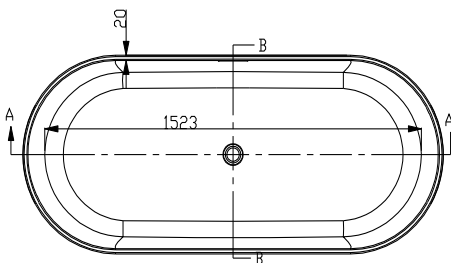

## Elli 1700 Freestanding Bath

**Product Code: ABF17075E**

The Elli 1700 Freestanding Bath has a compact design without compromising on comfort. With a 370L water capacity, it provides a relaxed bathing experience.

### Specifications

<b>Material</b>	—	Acrylic
<b>Colour / Finish</b>	—	White / Gloss
<b>Water Capacity</b>	—	370L
<b>W x D x H</b>	—	1700 x 750 x 600mm
<b>Plug &amp; Waste</b>	—	40mm Pop-up Plug & Waste sold separately TA4000
<b>Waste Outlet</b>	—	Centred
<b>Weight Net</b>	—	49kg
<b>Weight Gross</b>	—	55kg
<b>Warranty</b>	—	2 years parts and labour, further 8 years parts only