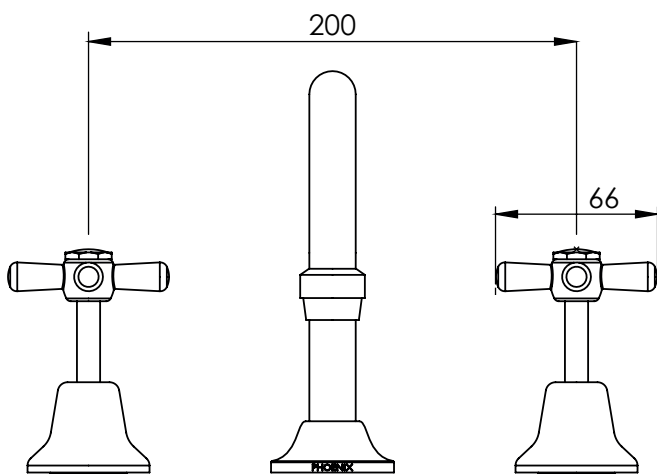

PHOENIX

SPECIFICATIONS

FESTIVAL

BASIN SET

PRODUCT CODE: 400 CHR
 FINISH: CHROME
 WELS: 5 STAR - 5.0 LT/MIN

INFORMATION:

TEMPERATURE RATING: MIN 1° - MAX 75°
 PRESSURE RATING: MIN 150 kPa - MAX 500 kPa

AVAILABLE IN:

CHROME

FOR MORE INFORMATION VISIT
www.phoenixtapware.com.au

PLEASE [CLICK HERE](#) TO VIEW FULL WARRANTY

While we aim to ensure the specifications shown are correct at time of printing, Phoenix Tapware reserves the right to make modifications without prior notice. Always use the physical product measurements for mark-ups and roughing-in as the line drawing shown may differ from the actual product over time. All measurements are shown in millimetres.