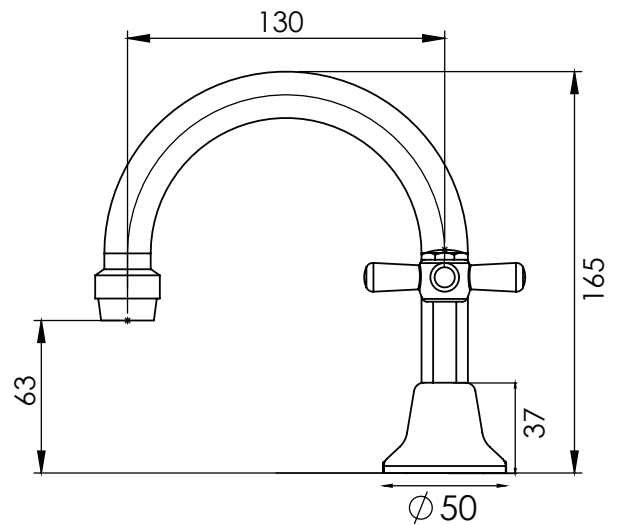

PHOENIX

SPECIFICATIONS

FESTIVAL

BASIN SET

PRODUCT CODE: 400 CHR
 FINISH: CHROME
 WELS: 5 STAR - 5.0 LT/MIN

INFORMATION:

TEMPERATURE RATING: MIN 1° - MAX 75°
 PRESSURE RATING: MIN 150 kPa - MAX 500 kPa

AVAILABLE IN:

CHROME

FOR MORE INFORMATION VISIT
www.phoenixtapware.com.au

PLEASE [CLICK HERE](#) TO VIEW FULL WARRANTY

While we aim to ensure the specifications shown are correct at time of printing, Phoenix Tapware reserves the right to make modifications without prior notice. Always use the physical product measurements for mark-ups and roughing-in as the line drawing shown may differ from the actual product over time. All measurements are shown in millimetres.