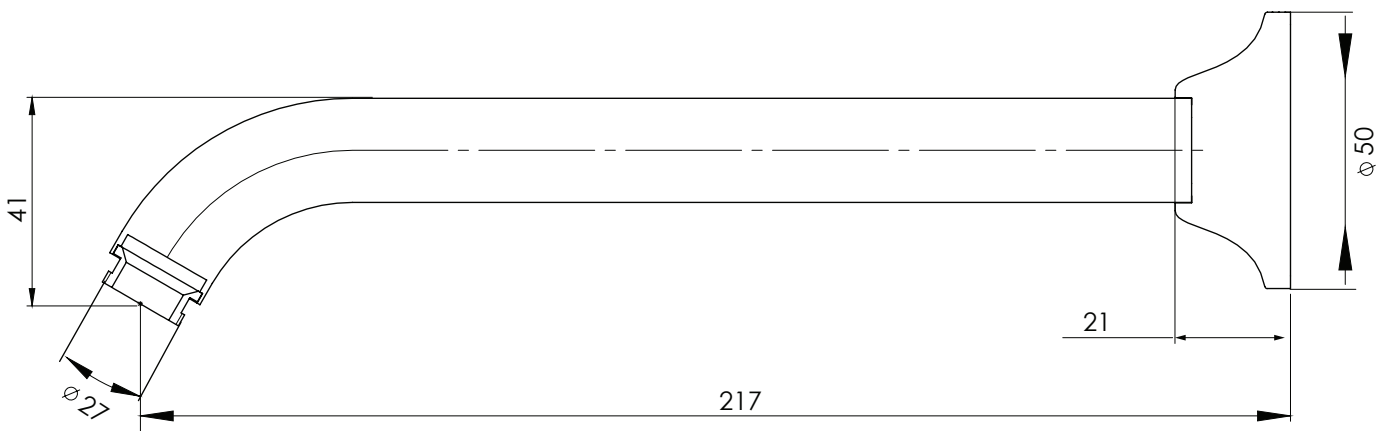

PHOENIX

SPECIFICATIONS

FESTIVAL

BATH OUTLET

PRODUCT CODE: 469 CHR
 FINISH: CHROME
 WELS: N/A

INFORMATION:

TEMPERATURE RATING: MIN 1° - MAX 75°
 PRESSURE RATING: MIN 150 kPa - MAX 500 kPa

AVAILABLE IN:

CHROME

FOR MORE INFORMATION VISIT
www.phoenixtapware.com.au

PLEASE [CLICK HERE TO VIEW FULL WARRANTY](#)

While we aim to ensure the specifications shown are correct at time of printing, Phoenix Tapware reserves the right to make modifications without prior notice. Always use the physical product measurements for mark-ups and roughing-in as the line drawing shown may differ from the actual product over time. All measurements are shown in millimetres.