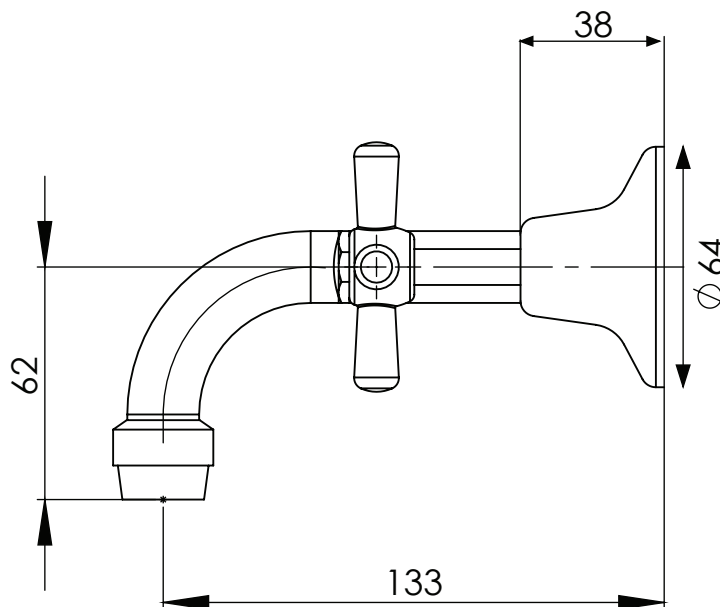

PHOENIX

SPECIFICATIONS

FESTIVAL

BATH SET

PRODUCT CODE: 410 CHR
 FINISH: CHROME
 WELS: N/A

INFORMATION:

TEMPERATURE RATING: MIN 1° - MAX 75°
 PRESSURE RATING: MIN 150 kPa - MAX 500 kPa

AVAILABLE IN:

CHROME

FOR MORE INFORMATION VISIT
www.phoenixtapware.com.au

PLEASE [CLICK HERE](#) TO VIEW FULL WARRANTY

While we aim to ensure the specifications shown are correct at time of printing, Phoenix Tapware reserves the right to make modifications without prior notice. Always use the physical product measurements for mark-ups and roughing-in as the line drawing shown may differ from the actual product over time. All measurements are shown in millimetres.