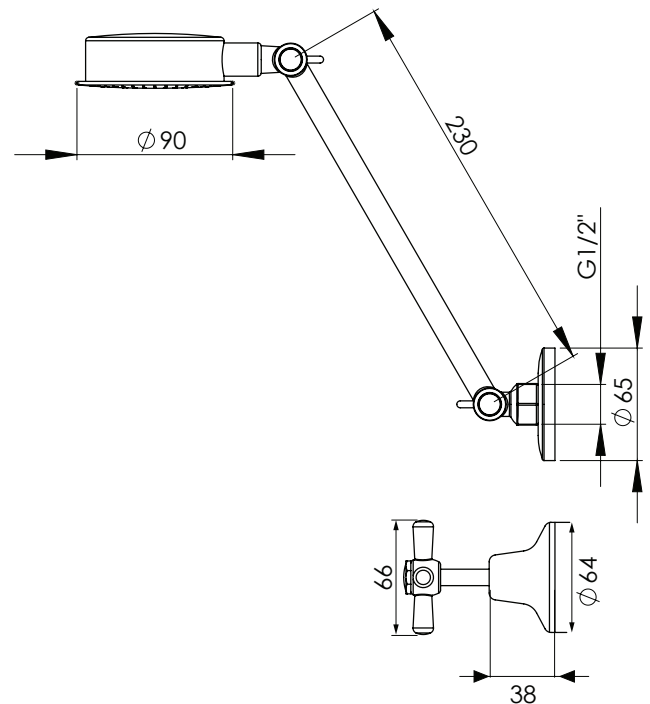

PHOENIX

SPECIFICATIONS

FESTIVAL

SHOWER SET

PRODUCT CODE: 420 CHR
 FINISH: CHROME
 WELS: 3 STAR - 8.0 LT/MIN

INFORMATION:

TEMPERATURE RATING: MIN 1° - MAX 75°
 PRESSURE RATING: MIN 150 kPa - MAX 500 kPa

AVAILABLE IN:

PACKAGING INCLUDES

- 2 x Taps
- 1 x Shower head and arm
- 1 x Installation kit
- 1 x Installation instructions
- 1 x Warranty card

PLEASE [CLICK HERE](#) TO VIEW FULL WARRANTY

While we aim to ensure the specifications shown are correct at time of printing, Phoenix Tapware reserves the right to make modifications without prior notice. Always use the physical product measurements for mark-ups and roughing-in as the line drawing shown may differ from the actual product over time. All measurements are shown in millimetres.