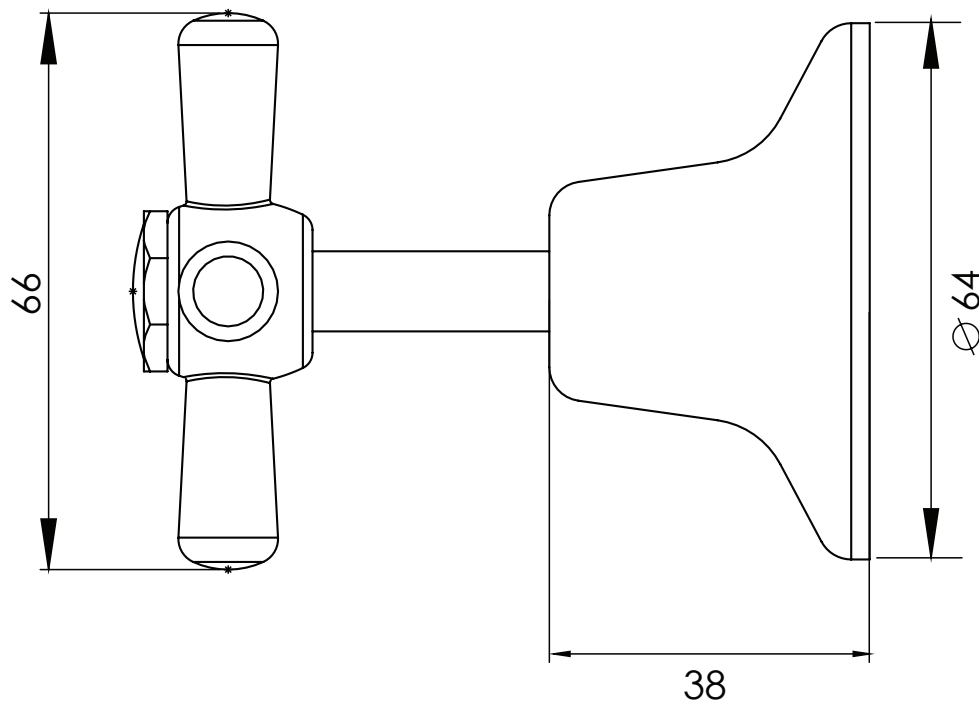

PHOENIX

SPECIFICATIONS

FESTIVAL

WALL TOP ASSEMBLIES

PRODUCT CODE: 460W CHR
 FINISH: CHROME
 WELS: N/A

INFORMATION:

TEMPERATURE RATING: MIN 1° - MAX 75°
 PRESSURE RATING: MIN 150 kPa - MAX 500 kPa

AVAILABLE IN:

CHROME

FOR MORE INFORMATION VISIT
www.phoenixtapware.com.au

PLEASE [CLICK HERE](#) TO VIEW FULL WARRANTY

While we aim to ensure the specifications shown are correct at time of printing, Phoenix Tapware reserves the right to make modifications without prior notice. Always use the physical product measurements for mark-ups and roughing-in as the line drawing shown may differ from the actual product over time. All measurements are shown in millimetres.