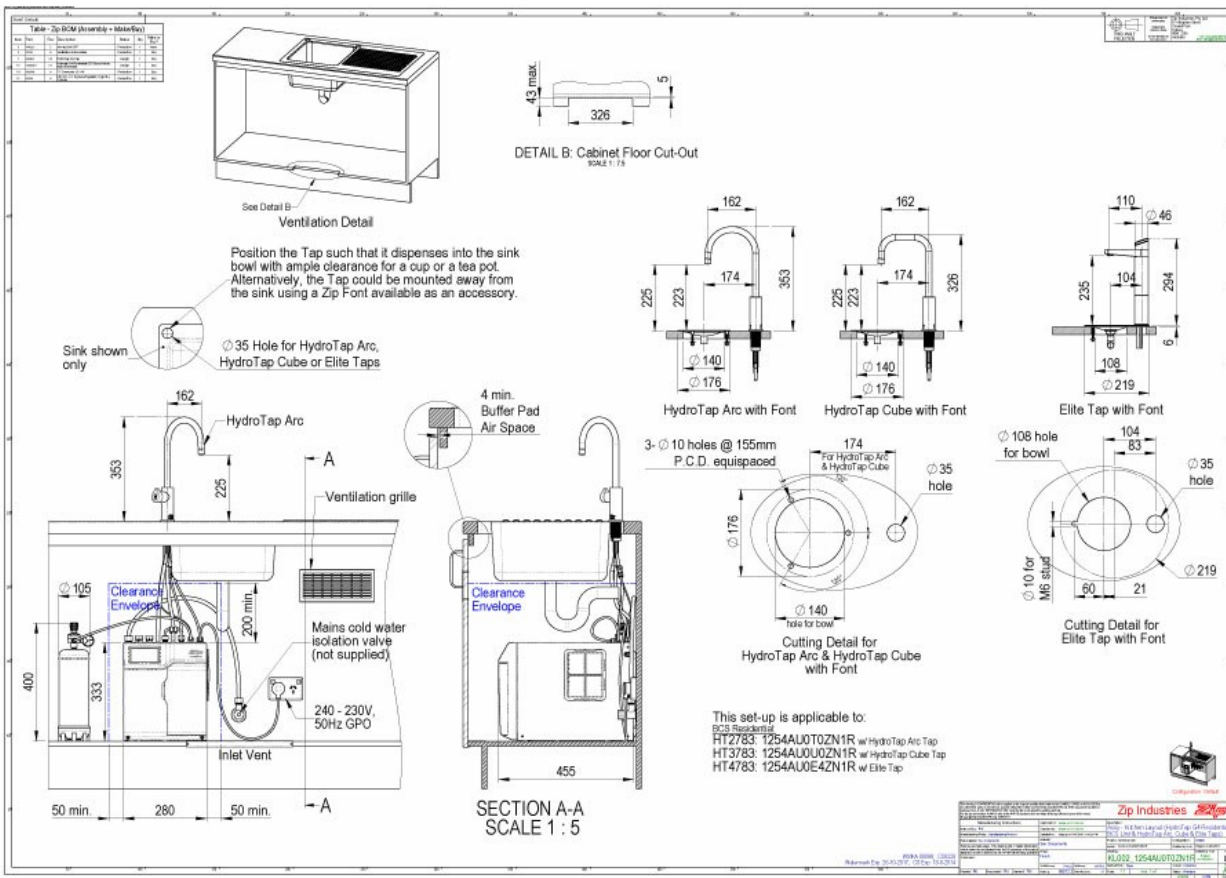

DISCLAIMER

1. Must be installed by a suitably qualified person in accordance with manufacturers instructions and with all relevant plumbing and electrical regulations.
2. In some hard water areas where mineral scale accumulation can become a problem, consideration should be given to the maintenance required. All Zip CommandCentre units come with an internal bypass to simplify the connection of an added high capacity filtration or water softening system.